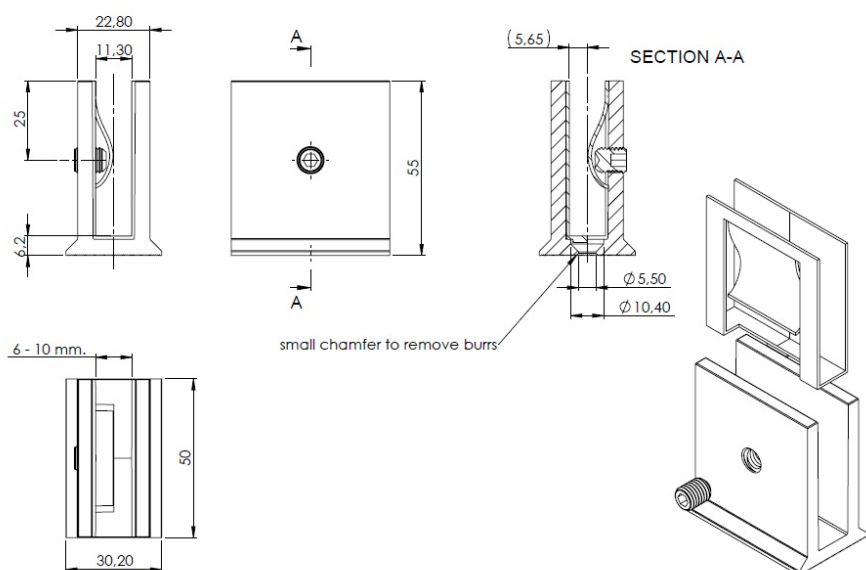

PRODUCT SHEET

Description:

Glass Clamp "Kos", Black Finish, Floor/Glass, 55x50x30mm, 6- 10mm Glass Thickness, No Cutting, Brass Material

Item number:

15.23.780-4

Units	Box	Carton	HS Code	Barcode
Pcs.	1	50	8302419000	
				5704866512848